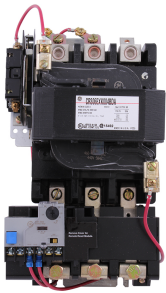

Catalog No. CR306EXK004BDA

Description:

UPC No 078316445465

Home > Starters > NEMA > Full Voltage Starters

NEMA power devices. NEMA Non Combo Starters. Enclosed starters. PUMP PANEL STARTER SIZE 3. 4BDA4659

Representative Image

Descriptors

Category

Full Voltage Starters